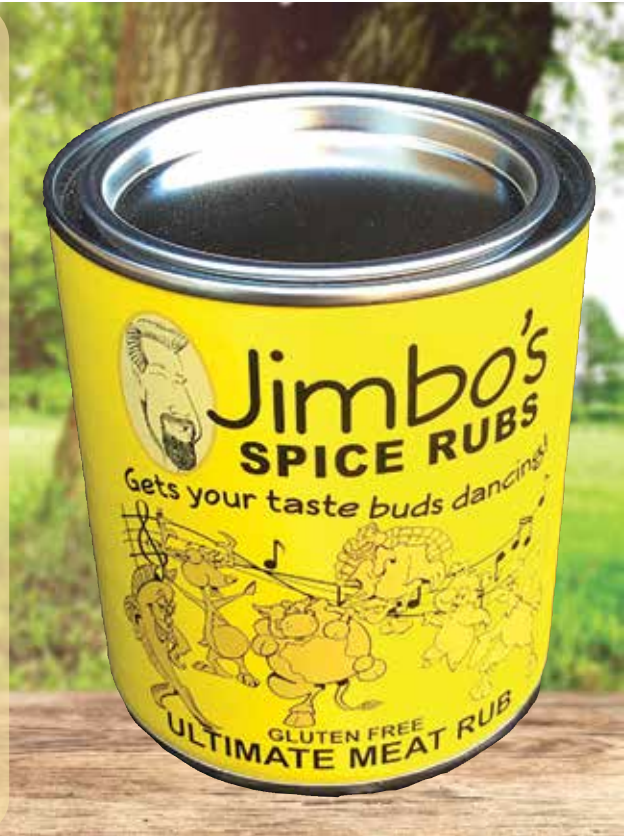

BUTTERNUT MOUNTAIN FARM | VT **THE VERMONT MAPLE SYRUP COMPANY**

Sweet yellow mustard combined with pure Vermont maple syrup. This delicious condiment is a must-have for any chef! Great for glazes and sandwiches. 8 oz jar.